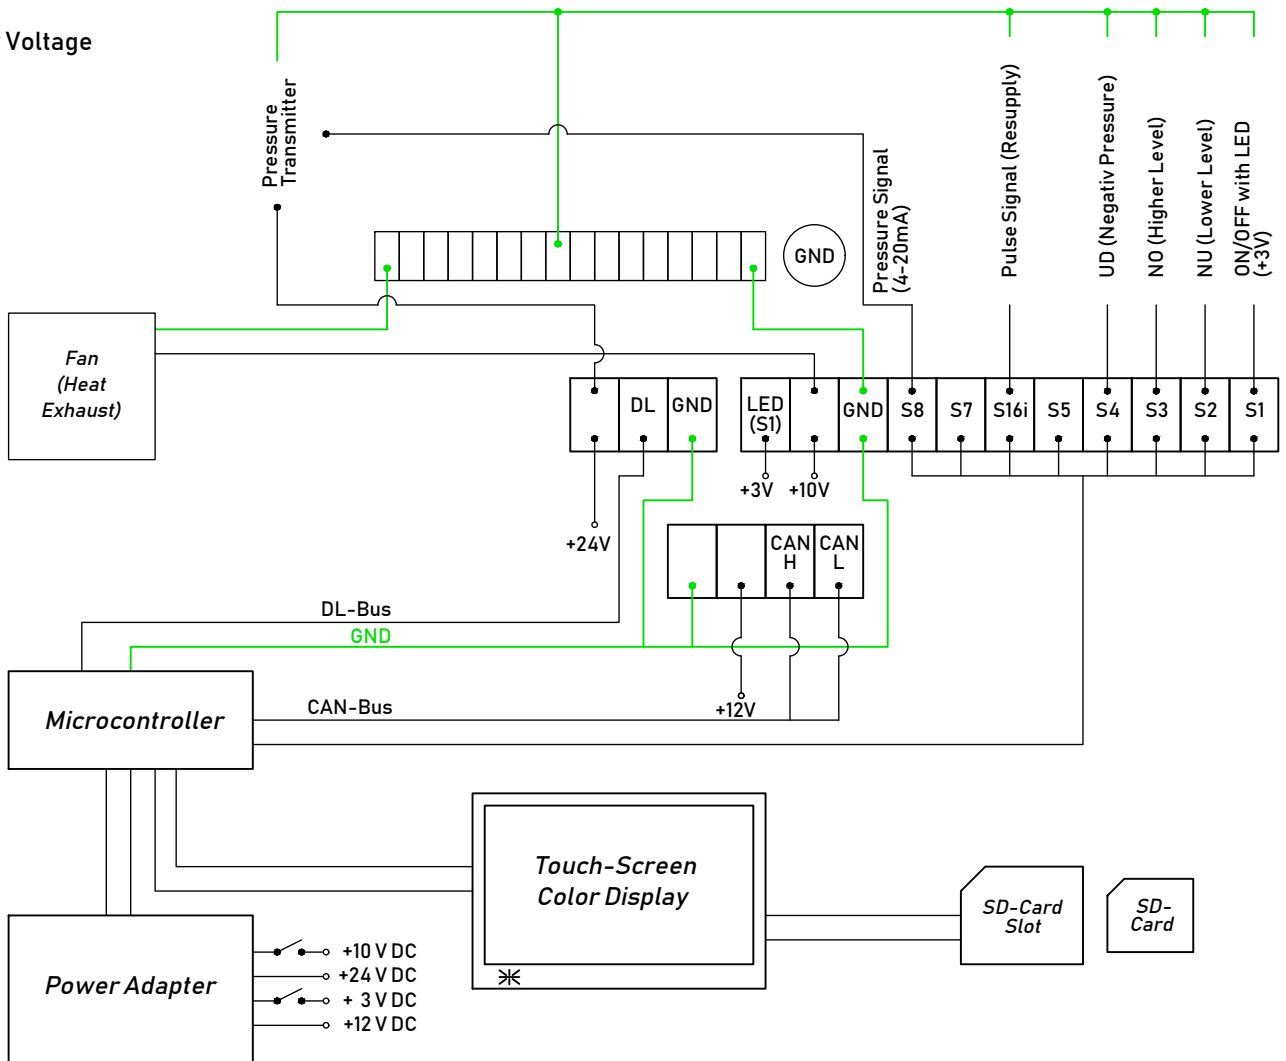

Low Voltage

High Voltage

AIR-SEP Type AS-T
- Electric Drawing V1+2 -