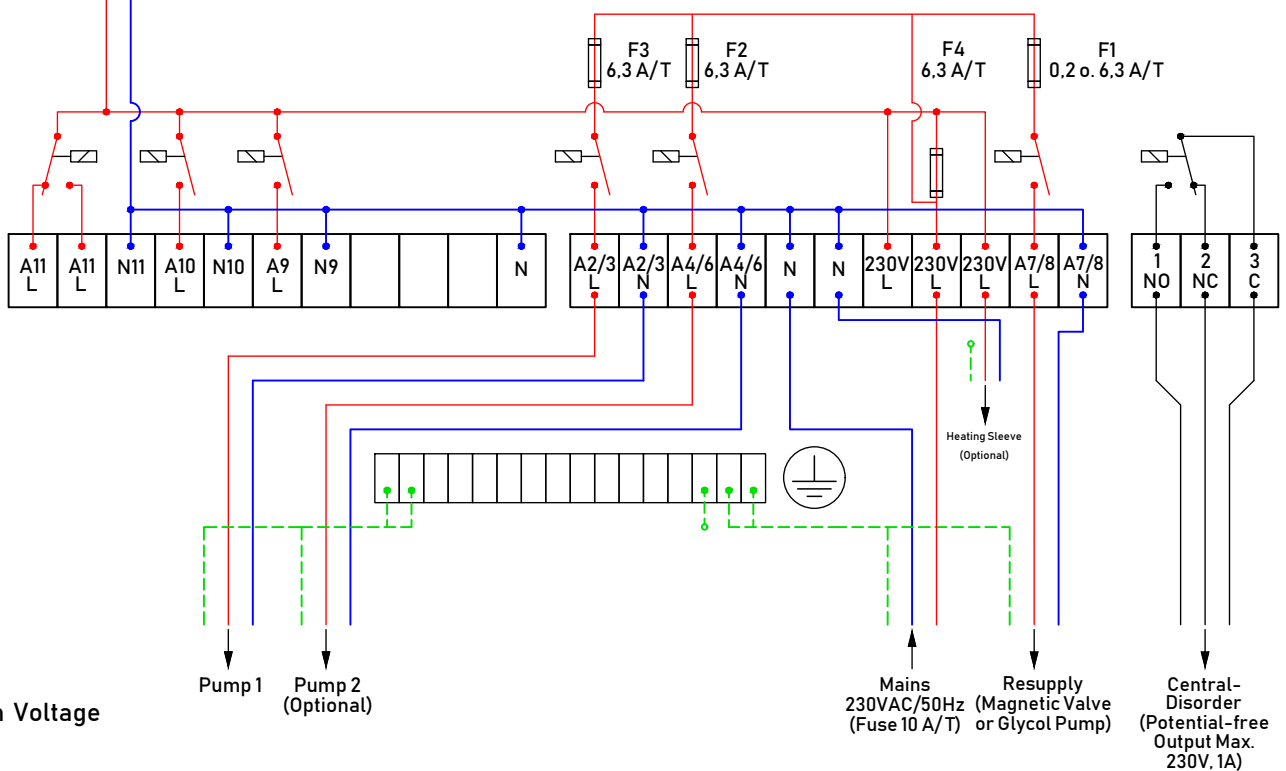

Low Voltage

High Voltage

AIR-SEP Type AS-T
- Electric Drawing V1+2 -